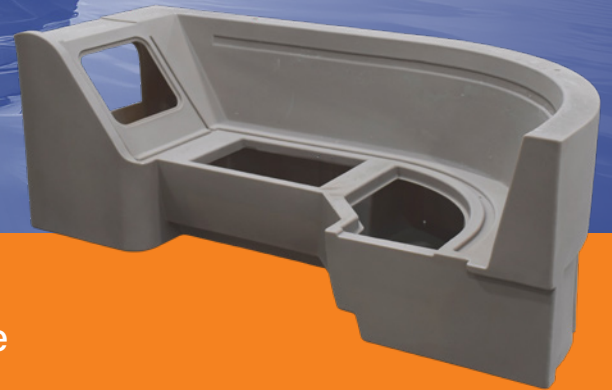

DURABLE, PROVEN SYSTEMS

Pontoon Furniture, Seat Shells, Helms and More

Balance durability, comfort, and design flexibility with Ameri-Kart's customizable molded marine components that are engineered to be cost-effective and long-lasting, despite harsh marine environments.

MARINE FURNITURE

- Seating benches, chaise lounges, and arm rests
- Captain stands and helm stands
- Tables